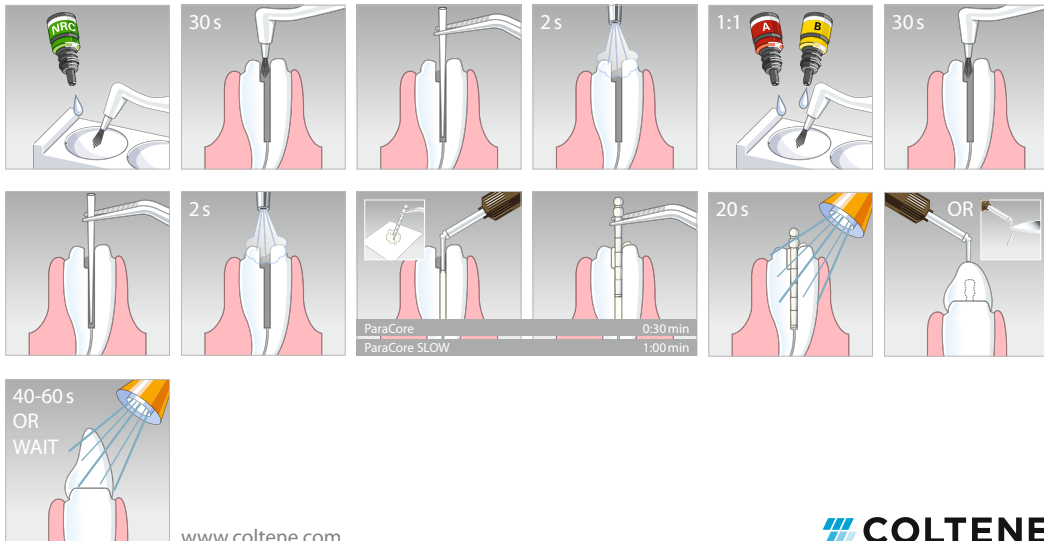

ParaCore® 5 ml

POST AND CORE BUILD-UP IN ONE STEP

ParaCore® 5 ml

POST CEMENTATION

CORE BUILD-UP

3000 1062 06.14