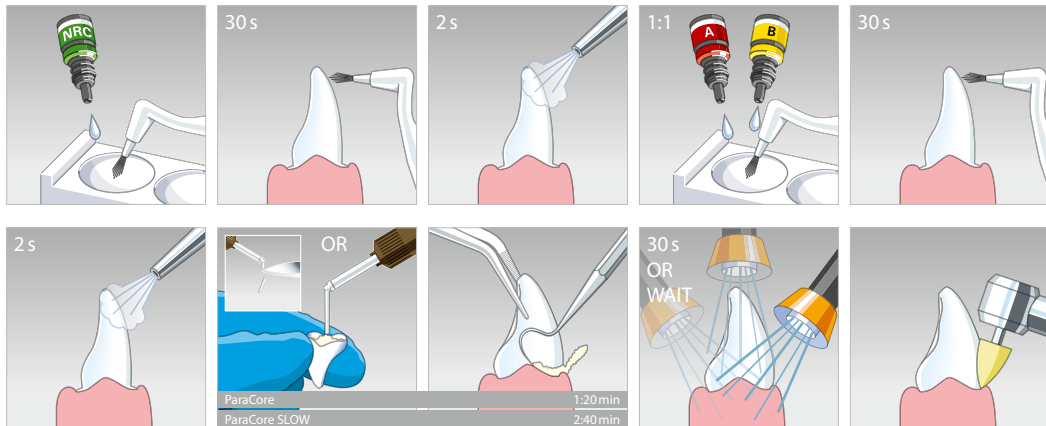

ParaCore® 5 ml

CROWN, BRIDGE, INLAY, ONLAY • CERAMIC, COMPOSITE

ParaCore® 5 ml

CROWN, BRIDGE, INLAY, ONLAY • METAL